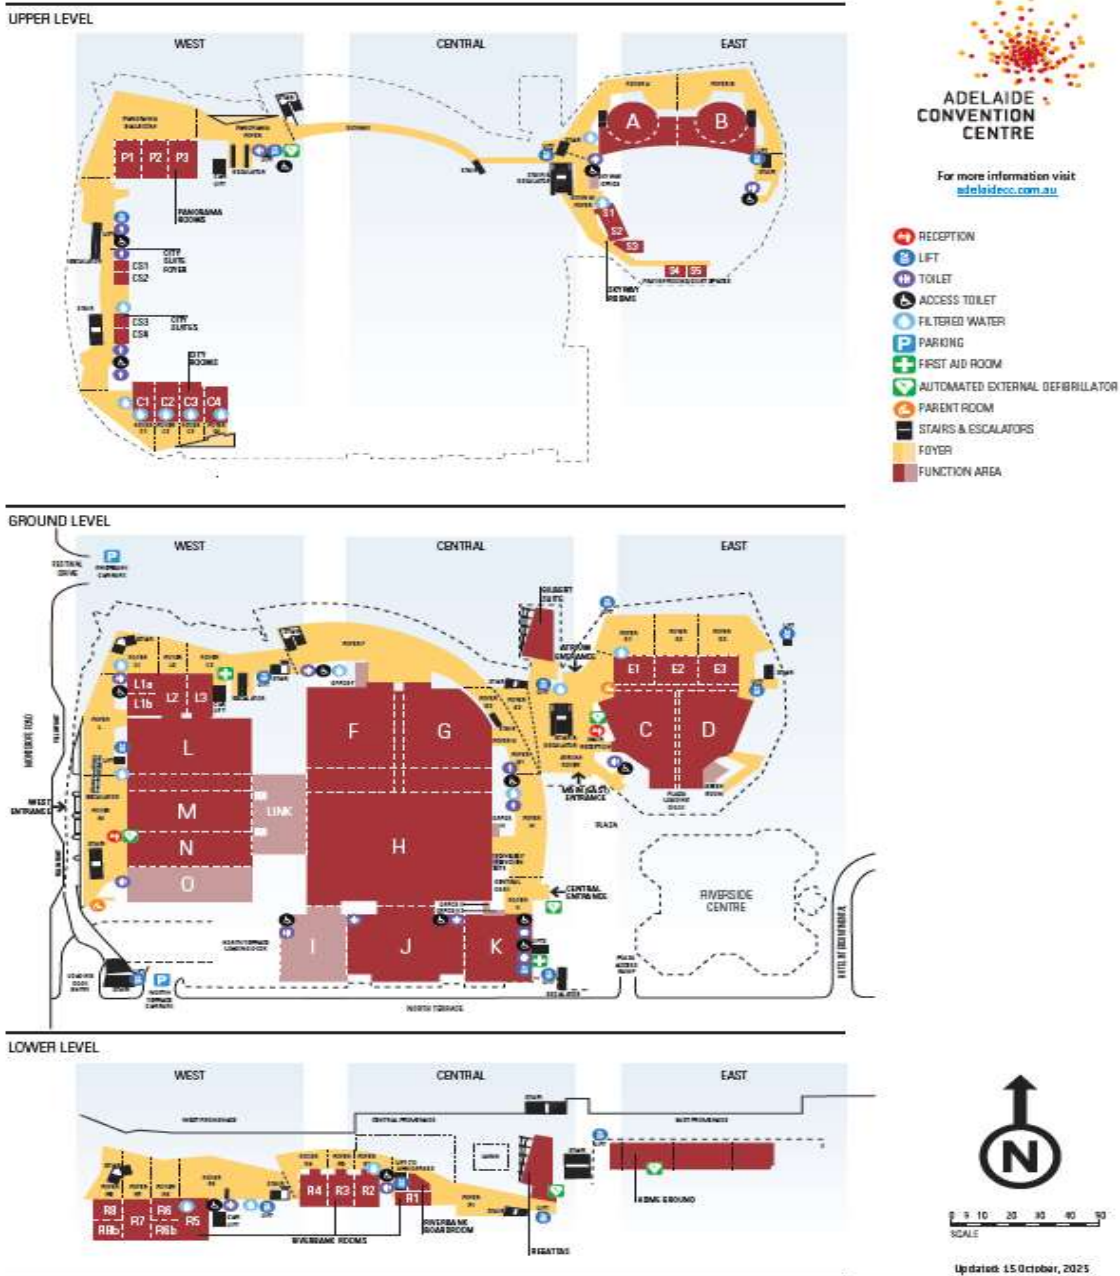

Santos

GETTING THERE

VENUE ACCESS: Adelaide Convention Centre is located in the Adelaide CBD, making it easily accessible via both car and public transport. The Meeting Room is located on **Ground Level, Hall C**.

PARKING: Adelaide Convention Centre operates two convenient carparks. Visit their website for current rates.

PUBLIC TRANSPORT: Extensive public transport system of buses, trains and trams operate throughout Adelaide. The tram is free to travel on within the city centre, with the closest tram stop conveniently located a two-minute walk from the Centre, in front of the historic Adelaide Railway Station. Refer to Adelaide Metro for train and bus timetables.