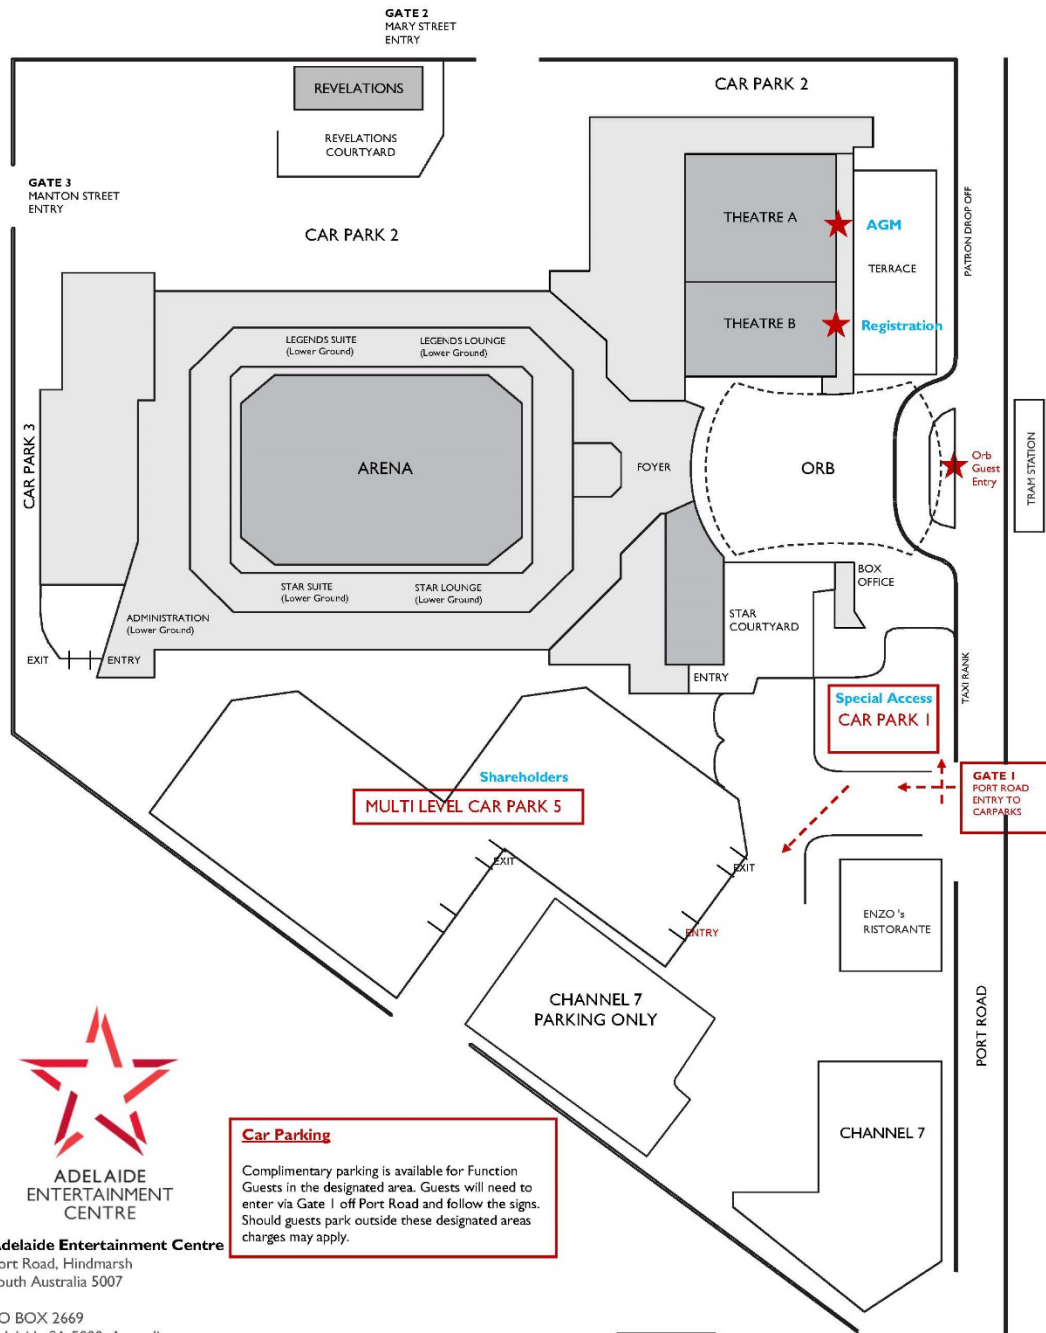

The Adelaide Entertainment Centre is conveniently located on the edge of the Adelaide CBD, making it easily accessible via both car and public transport.

## ADELAIDE ENTERTAINMENT CENTRE

**Driving**

Corner of Port Road & Adam Street Hindmarsh, South Australia.

**Carparking**

Complimentary parking is available for AGM Guests in the designated area. Guests will need to enter via Gate 1 off Port Road and follow the signs. Should guests park outside these designated areas charges may apply.

**Tram**

A free tram service operates daily between the Adelaide Entertainment Centre and Adelaide city centre with a good level of frequency. The tram station is located immediately in front of the Adelaide Entertainment Centre on Port Road.

**Train**

The Bowden train station is located approximately 150 metres from the Adelaide Entertainment Centre on Port Road, with easy pedestrian access.

**Buses**

There are a number of bus stops located within close proximity (50 – 80 metres) to the Adelaide Entertainment Centre. Bus routes directly passing the Centre include 115, 150 and 157.